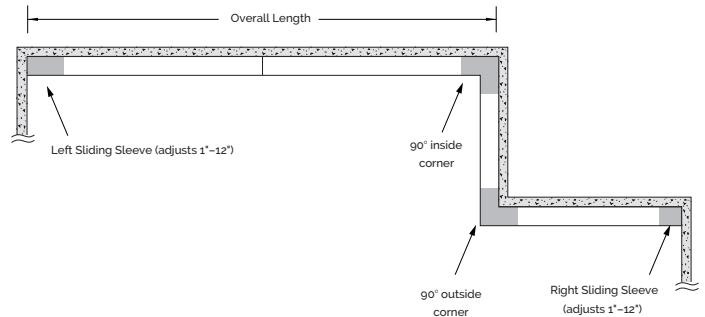

## CONSTRUCTION

- Integrated pocket framing system with 4.375" aperture and knife edge designed for drywall ceiling only
- Compatible luminaire can be adjusted 30° to wash peak candela down wall
- System designed with access to driver compartment for field maintenance
- 18 gauge fixture suspension brackets and 20 gauge plenum cover
- Total system weight — drywall ceiling: 6 lbs./ft.
- Extruded aluminum main housing with integral horizontal and vertical alignment features
- Standard and optional emergency drivers mounted on wireway covers ship with luminaires. Install with quick connect wiring and quarter turn fasteners
- Feed through wiring

## ORDERING

PRODUCT	POCKET LENGTH	CEILING TYPE	FINISH
<b>iLas® K-FR</b> iLas 4.375" Knife Edge Pocket Framing for Wall Washing	<b>22</b> 22 <sup>7</sup> / <sub>8</sub> " actual <b>34</b> 34 <sup>3</sup> / <sub>8</sub> " actual <b>45</b> 45 <sup>3</sup> / <sub>4</sub> " actual <b>67</b> 67 <sup>3</sup> / <sub>4</sub> " actual <b>90</b> 90 <sup>3</sup> / <sub>8</sub> " actual	<b>G</b> Drywall Ceiling	<b>W</b> White Semi-gloss

## ADDITIONAL COMPONENTS

SPECIFY QUANTITIES

<b>iLasG-FR-OC</b> Outside Corners	<b>iLasG-FR-IC</b> Inside Corners	<b>iLasG-FR-EC</b> End Cap
<b>iLasG-FR-G-UNV</b> Universal Sliding Sleeve (drywall only)		