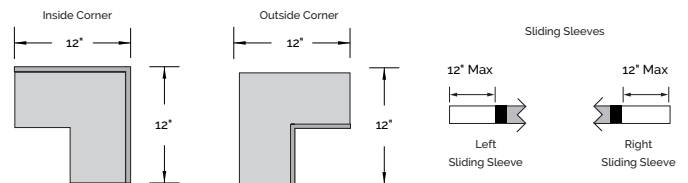

Nominal Length	2FT	3FT	4FT	6FT	8FT
Actual Framing Length	22.875'	34.125'	45.25'	67.75'	90.125'