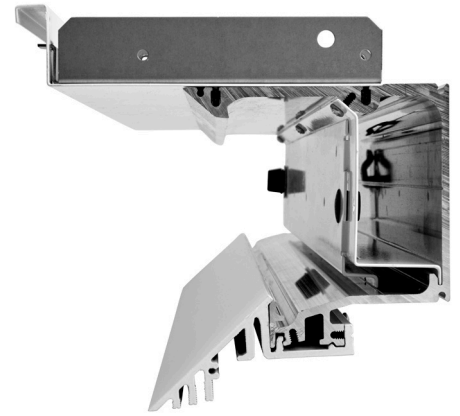

# iLas® Knife Edge Pocket Framing for Wall Washing

## CONSTRUCTION

- Integrated pocket framing system with 4.375" aperture and knife edge designed for drywall ceiling only
- Compatible luminaire can be adjusted 30° to wash peak candela down wall
- System designed with access to driver compartment for field maintenance
- 18 gauge fixture suspension brackets and 20 gauge plenum cover
- Total system weight — drywall ceiling: 6 lbs./ft.
- Extruded aluminum main housing with integral horizontal and vertical alignment features
- Standard and optional emergency drivers mounted on wireway covers ship with luminaires. Install with quick connect wiring and quarter turn fasteners
- Feed through wiring

## ORDERING

PRODUCT	POCKET LENGTH	CEILING TYPE	FINISH
<b>iLas® K-FR</b> iLas 4.375" Knife Edge Pocket Framing for Wall Washing	<b>22</b> 22 <sup>7</sup> / <sub>8</sub> " actual <b>34</b> 34 <sup>3</sup> / <sub>8</sub> " actual <b>45</b> 45 <sup>3</sup> / <sub>4</sub> " actual <b>67</b> 67 <sup>3</sup> / <sub>4</sub> " actual <b>90</b> 90 <sup>3</sup> / <sub>8</sub> " actual	<b>G</b> Drywall Ceiling	<b>W</b> White Semi-gloss