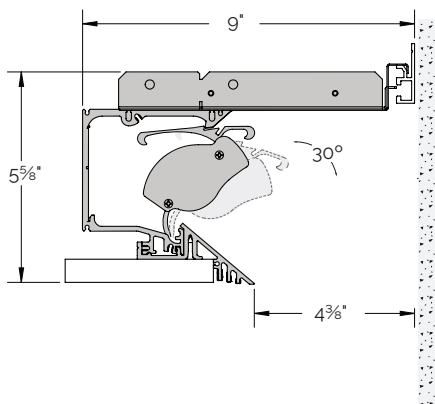

## CONSTRUCTION

- Integrated pocket framing system with 4.375" aperture and knife edge designed for drywall ceiling only
- Compatible luminaire can be adjusted 30° to wash peak candela down wall
- System designed with access to driver compartment for field maintenance
- 18 gauge fixture suspension brackets and 20 gauge plenum cover
- Total system weight — drywall ceiling: 6 lbs./ft.
- Extruded aluminum main housing with integral horizontal and vertical alignment features
- Standard and optional emergency drivers mounted on wireway covers ship with luminaires. Install with quick connect wiring and quarter turn fasteners
- Feed through wiring

## ORDERING

PRODUCT	POCKET LENGTH	CEILING TYPE	FINISH
<b>iLas® K-FR</b> iLas 4.375" Knife Edge Pocket Framing for Wall Washing	<b>22</b> 22 <sup>7</sup> / <sub>8</sub> " actual <b>34</b> 34 <sup>3</sup> / <sub>8</sub> " actual <b>45</b> 45 <sup>3</sup> / <sub>4</sub> " actual <b>67</b> 67 <sup>3</sup> / <sub>4</sub> " actual <b>90</b> 90 <sup>3</sup> / <sub>8</sub> " actual	<b>G</b> Drywall Ceiling	<b>W</b> White Semi-gloss

## ADDITIONAL COMPONENTS

SPECIFY QUANTITIES

<b>iLasG-FR-OC</b> Outside Corners	<b>iLasG-FR-IC</b> Inside Corners	<b>iLasG-FR-EC</b> End Cap
<b>iLasG-FR-G-UNV</b> Universal Sliding Sleeve (drywall only)		