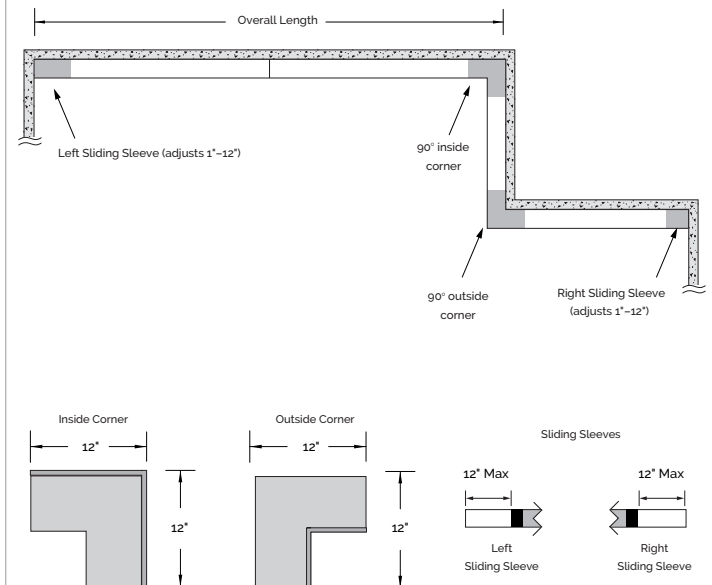

DATE _____ PROJECT _____ TYPE _____ QUANTITY _____

iLas® Pocket Framing for Wall Washing

CONSTRUCTION

- Integrated pocket framing system with 6" aperture
- Compatible luminaire can be adjusted 30° to wash peak candela down wall
- System designed with access to driver compartment for field maintenance
- 18 gauge fixture suspension brackets and 20 gauge plenum cover
- Total system weight — drywall ceiling: 6 lbs./ft.; drop ceiling: 5 lbs./ft.
- Extruded aluminum main housing with integral horizontal and vertical alignment features
- Standard and optional emergency drivers mounted on wireway covers ship with luminaires. Install with quick connect wiring and quarter turn fasteners
- Feed through wiring

ORDERING

PRODUCT	POCKET LENGTH	CEILING TYPE	FINISH
iLas® W-FR iLas 6" Pocket Framing for Wall Washing	22 22 ⁷ / ₈ " actual	G Drywall Ceiling	W White Semi-gloss
	34 34 ¹ / ₂ " actual		
	45 45 ³ / ₄ " actual	D Drop Ceiling	
	67 67 ³ / ₄ " actual		
90 90 ¹ / ₂ " actual			

ADDITIONAL COMPONENTS

SPECIFY QUANTITIES

iLasW-FR-OC Outside Corners	iLasW-FR-IC Inside Corners	iLasW-FR-EC End Cap
iLasW-FR-D-LSS Left Sliding Sleeve (drop ceiling only)	iLasW-FR-D-RSS Right Sliding Sleeve (drop ceiling only)	iLasW-FR-G-UNV Universal Sliding Sleeve (drywall only)

DRYWALL CEILING:

DROP CEILING:

Nominal Length	2FT	3FT	4FT	6FT	8FT
Actual Framing Length	22.875"	34.125"	45.25"	67.75"	90.125"

WARRANTY 5 Year warranty visit electrixillumination.com for details