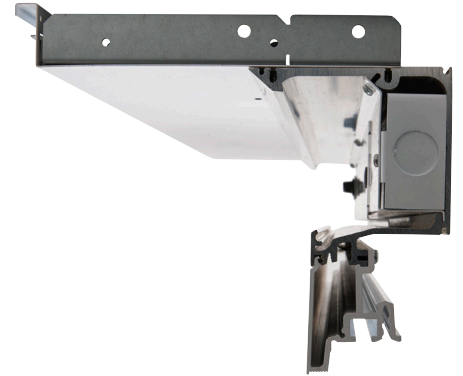

DATE _____ PROJECT _____ TYPE _____ QUANTITY _____

iLas® Pocket Framing for Wall Washing

CONSTRUCTION

- Integrated pocket framing system with 6" aperture
- Compatible luminaire can be adjusted 30° to wash peak candela down wall
- System designed with access to driver compartment for field maintenance
- 18 gauge fixture suspension brackets and 20 gauge plenum cover
- Total system weight — drywall ceiling: 6 lbs./ft.; drop ceiling: 5 lbs./ft.
- Extruded aluminum main housing with integral horizontal and vertical alignment features
- Standard and optional emergency drivers mounted on wireway covers ship with luminaires. Install with quick connect wiring and quarter turn fasteners
- Feed through wiring

ORDERING

PRODUCT	POCKET LENGTH	CEILING TYPE	FINISH
iLas® W-FR iLas 6" Pocket Framing for Wall Washing	22 22 ⁷ / ₈ " actual	G Drywall Ceiling	W White Semi-gloss
	34 34 ¹ / ₂ " actual		
	45 45 ³ / ₄ " actual	D Drop Ceiling	
	67 67 ³ / ₄ " actual		
90 90 ¹ / ₂ " actual			

ADDITIONAL COMPONENTS

SPECIFY QUANTITIES

iLasW-FR-OC Outside Corners	iLasW-FR-IC Inside Corners	iLasW-FR-EC End Cap
iLasW-FR-D-LSS Left Sliding Sleeve (drop ceiling only)	iLasW-FR-D-RSS Right Sliding Sleeve (drop ceiling only)	iLasW-FR-G-UNV Universal Sliding Sleeve (drywall only)