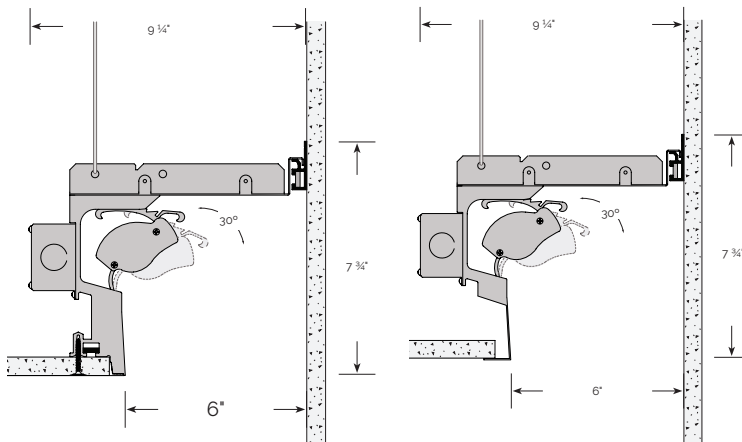

DATE _____ PROJECT _____ TYPE _____ QUANTITY _____

iLas® Pocket Framing for Wall Washing

CONSTRUCTION

- Integrated pocket framing system with 6" aperture
- Compatible luminaire can be adjusted 30° to wash peak candela down wall
- System designed with access to driver compartment for field maintenance
- 18 gauge fixture suspension brackets and 20 gauge plenum cover
- Total system weight — drywall ceiling: 6 lbs./ft.; drop ceiling: 5 lbs./ft.
- Extruded aluminum main housing with integral horizontal and vertical alignment features
- Standard and optional emergency drivers mounted on wireway covers ship with luminaires. Install with quick connect wiring and quarter turn fasteners
- Feed through wiring

ORDERING

PRODUCT	POCKET LENGTH	CEILING TYPE	FINISH
iLas® W-FR iLas 6" Pocket Framing for Wall Washing	22 22 ⁷ / ₈ " actual	G Drywall Ceiling	W White Semi-gloss
	34 34 ¹ / ₂ " actual		
	45 45 ³ / ₄ " actual	D Drop Ceiling	
	67 67 ³ / ₄ " actual		
90 90 ¹ / ₂ " actual			

ADDITIONAL COMPONENTS

SPECIFY QUANTITIES

iLasW-FR-OC Outside Corners	iLasW-FR-IC Inside Corners	iLasW-FR-EC End Cap
iLasW-FR-D-LSS Left Sliding Sleeve (drop ceiling only)	iLasW-FR-D-RSS Right Sliding Sleeve (drop ceiling only)	iLasW-FR-G-UNV Universal Sliding Sleeve (drywall only)

DRYWALL CEILING:

DROP CEILING:

Nominal Length	2FT	3FT	4FT	6FT	8FT
Actual Framing Length	22.875"	34.125"	45.25"	67.75"	90.125"

WARRANTY 5 Year warranty visit electrixillumination.com for details