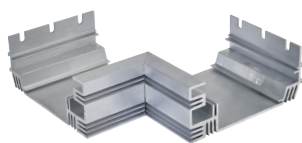

DATE _____ PROJECT _____ TYPE _____ QUANTITY _____

LumiLedge® Prefabricated 7" Square Edge Cove Framing

U.S. PAT. NO 9,062,840 B2

FEATURES

- Install alignment rail and clip on brackets to create a perfect cove frame
- Framing field finished with wall board for exact match to wall surfaces
- Factory precise forms make installation more cost effective than field built coves
- 3" high x 7" wide profile
- Field trimmable for exact wall fit
- Inside and outside corner kits available

ORDERING

LLSR-FR7		00
PRODUCT	CONFIGURATION	FINISH
LLSR-FR7 LumiLedge® Prefabricated Square Edge Cove Framing	08 8ft. kit 16 16ft. kit 40 40ft. kit 0C Outside corner kit 1C Inside corner kit	00 Mill finish Aluminum

Inside Corner:

Outside Corner:

INSTALLATION

PLEASE NOTE: not recommended for floating ceilings

- Mount wall extrusion using no. 8 screws
- Link next extrusion
- Attach support bracket
- Fasten bottom horizontal gypsum
- Fasten face vertical gypsum
- Compound and apply corner beads