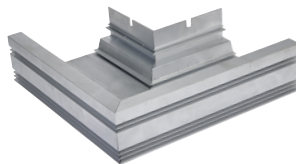

DATE _____ PROJECT _____ TYPE _____ QUANTITY _____

LumiLedge® Prefabricated 7" Square Edge Cove Framing

U.S. PAT. NO 9,062,840 B2

FEATURES

- Install alignment rail and clip on brackets to create a perfect cove frame
- Framing field finished with wall board for exact match to wall surfaces
- Factory precise forms make installation more cost effective than field built coves
- 3" high x 7" wide profile
- Field trimmable for exact wall fit
- Inside and outside corner kits available

ORDERING

LLSR-FR7		00
PRODUCT	CONFIGURATION	FINISH
LLSR-FR7 LumiLedge® Prefabricated Square Edge Cove Framing	08 8ft. kit 16 16ft. kit 40 40ft. kit 0C Outside corner kit 1C Inside corner kit	00 Mill finish Aluminum

Inside Corner:

Outside Corner:

INSTALLATION

PLEASE NOTE: not recommended for floating ceilings

- Mount wall extrusion using no. 8 screws
- Link next extrusion
- Attach support bracket
- Fasten bottom horizontal gypsum
- Fasten face vertical gypsum
- Compound and apply corner beads