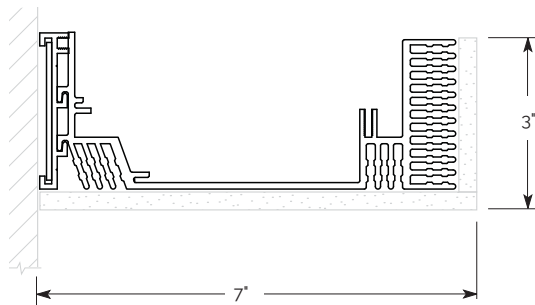

DATE _____ PROJECT _____ TYPE _____ QUANTITY _____

LumiLedge® Prefabricated 7" Square Edge Cove Framing

U.S. PAT. NO 9,062,840 B2

FEATURES

- Install alignment rail and clip on brackets to create a perfect cove frame
- Framing field finished with wall board for exact match to wall surfaces
- Factory precise forms make installation more cost effective than field built coves
- 3" high x 7" wide profile
- Field trimmable for exact wall fit
- Inside and outside corner kits available

ORDERING

LLSR-FR7		00
PRODUCT	CONFIGURATION	FINISH
LLSR-FR7 LumiLedge® Prefabricated Square Edge Cove Framing	08 8ft. kit 16 16ft. kit 40 40ft. kit 0C Outside corner kit 1C Inside corner kit	00 Mill finish Aluminum

Inside Corner:

Outside Corner:

INSTALLATION

PLEASE NOTE: not recommended for floating ceilings

- Mount wall extrusion using no. 8 screws
- Link next extrusion
- Attach support bracket
- Fasten bottom horizontal gypsum
- Fasten face vertical gypsum
- Compound and apply corner beads