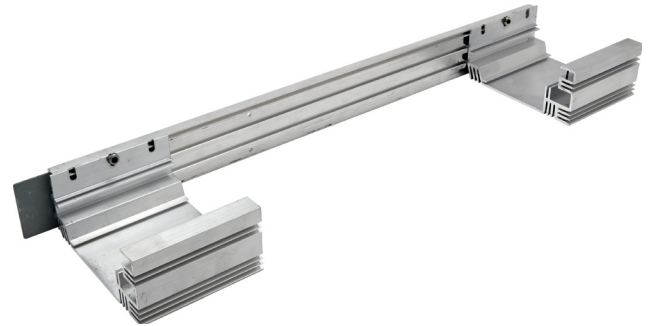

DATE _____ PROJECT _____ TYPE _____ QUANTITY _____

LumiLedge® Prefabricated 7" Square Edge Cove Framing

U.S. PAT. NO 9,062,840 B2

FEATURES

- Install alignment rail and clip on brackets to create a perfect cove frame
- Framing field finished with wall board for exact match to wall surfaces
- Factory precise forms make installation more cost effective than field built coves
- 3" high x 7" wide profile
- Field trimmable for exact wall fit
- Inside and outside corner kits available

ORDERING

LLSR-FR7		00
PRODUCT	CONFIGURATION	FINISH
LLSR-FR7 LumiLedge® Prefabricated Square Edge Cove Framing	08 8ft. kit 16 16ft. kit 40 40ft. kit 0C Outside corner kit 1C Inside corner kit	00 Mill finish Aluminum

Inside Corner:

Outside Corner:

INSTALLATION

PLEASE NOTE: not recommended for floating ceilings

- Mount wall extrusion using no. 8 screws
- Link next extrusion
- Attach support bracket
- Fasten bottom horizontal gypsum
- Fasten face vertical gypsum
- Compound and apply corner beads